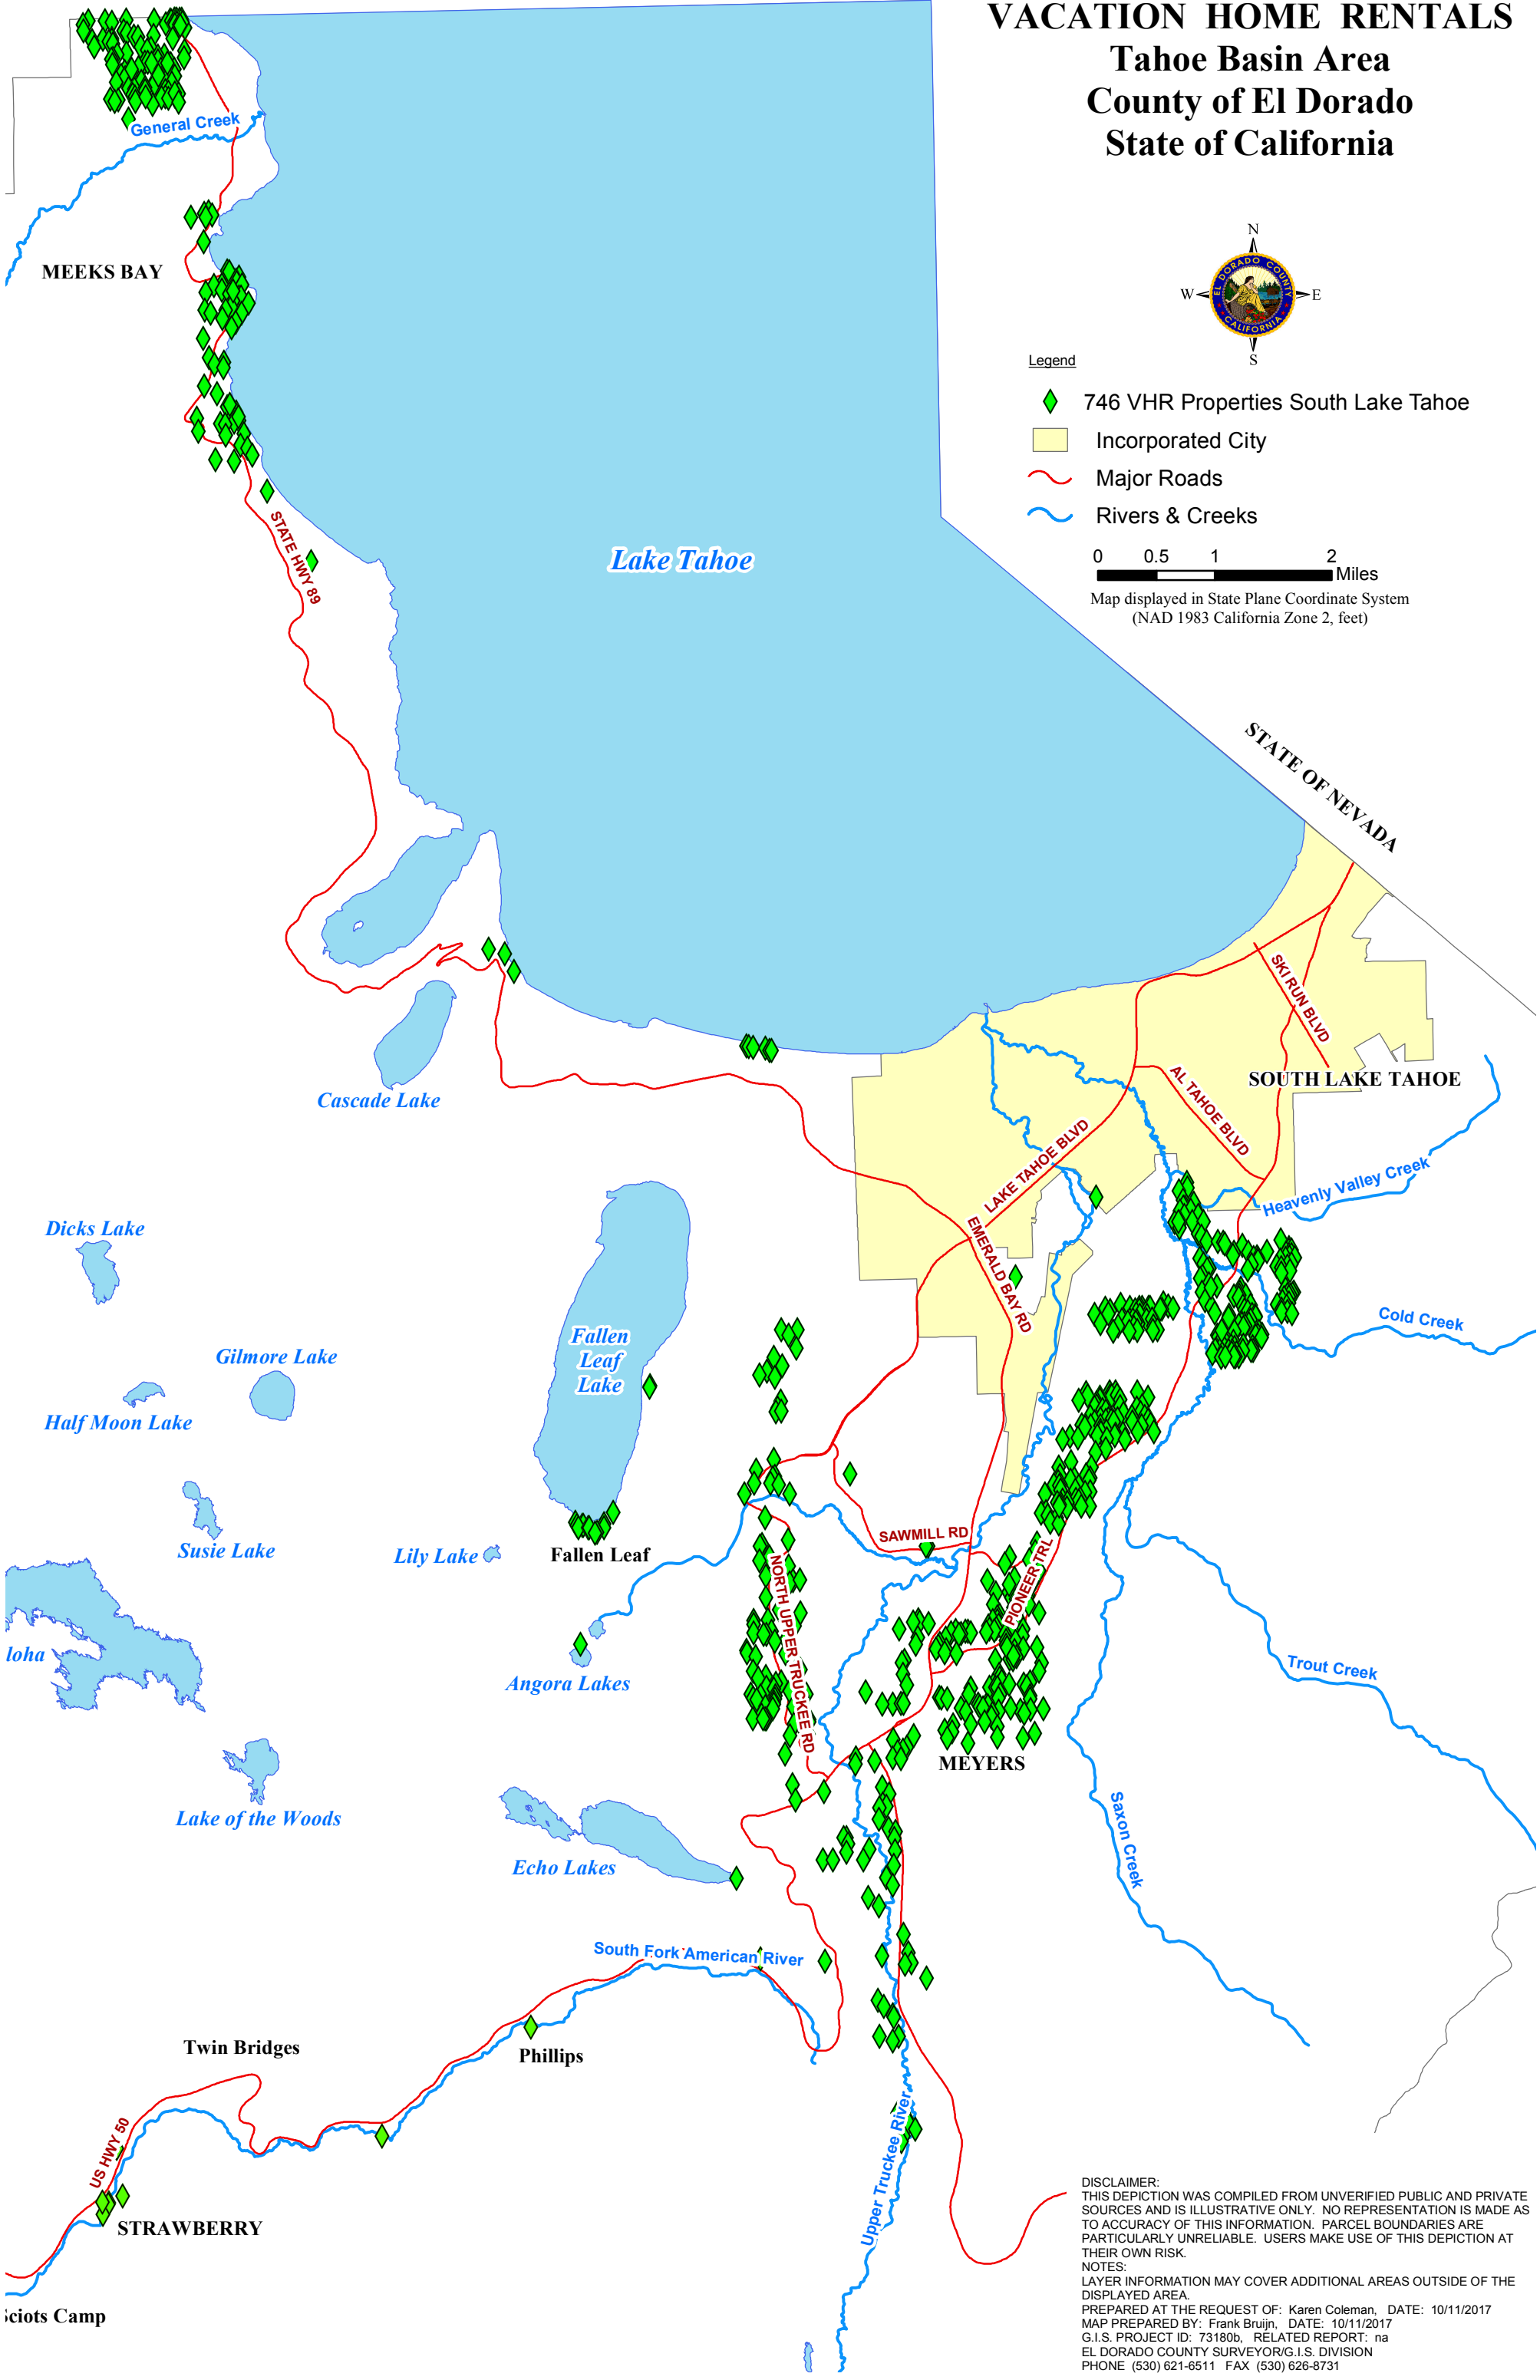

VACATION HOME RENTALS

Tahoe Basin Area

County of El Dorado

State of California

Legend

- ◆ 746 VHR Properties South Lake Tahoe
- Incorporated City
- Major Roads
- Rivers & Creeks

Map displayed in State Plane Coordinate System
(NAD 1983 California Zone 2, feet)

DISCLAIMER:
THIS DEPICTION WAS COMPILED FROM UNVERIFIED PUBLIC AND PRIVATE SOURCES AND IS ILLUSTRATIVE ONLY. NO REPRESENTATION IS MADE AS TO ACCURACY OF THIS INFORMATION. PARCEL BOUNDARIES ARE PARTICULARLY UNRELIABLE. USERS MAKE USE OF THIS DEPICTION AT THEIR OWN RISK.