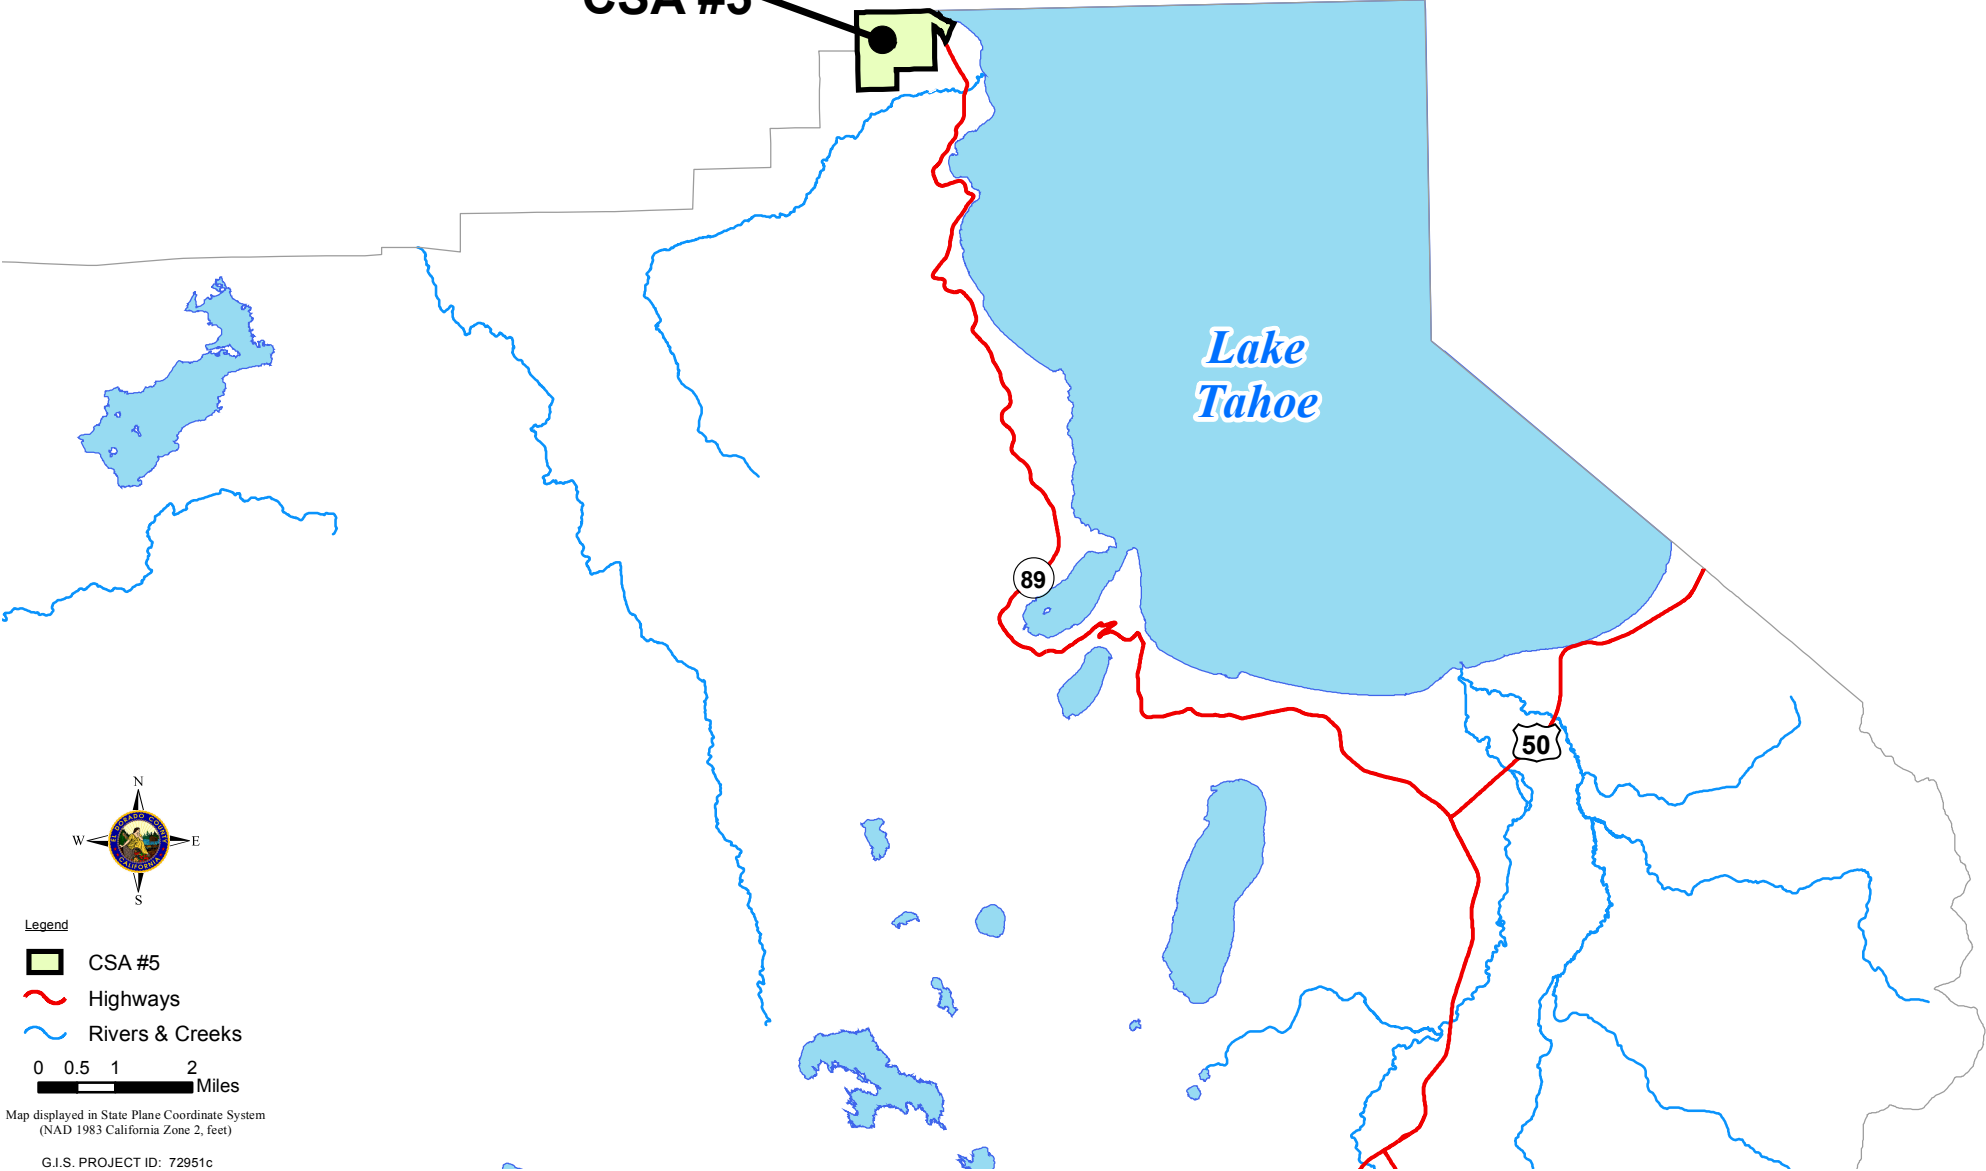

COUNTY SERVICE AREA #5

County of El Dorado

State of California

CSA #5

Legend

- CSA #5
- Highways
- Rivers & Creeks

0 0.5 1 2 Miles

G.I.S. PROJECT ID: 72951c