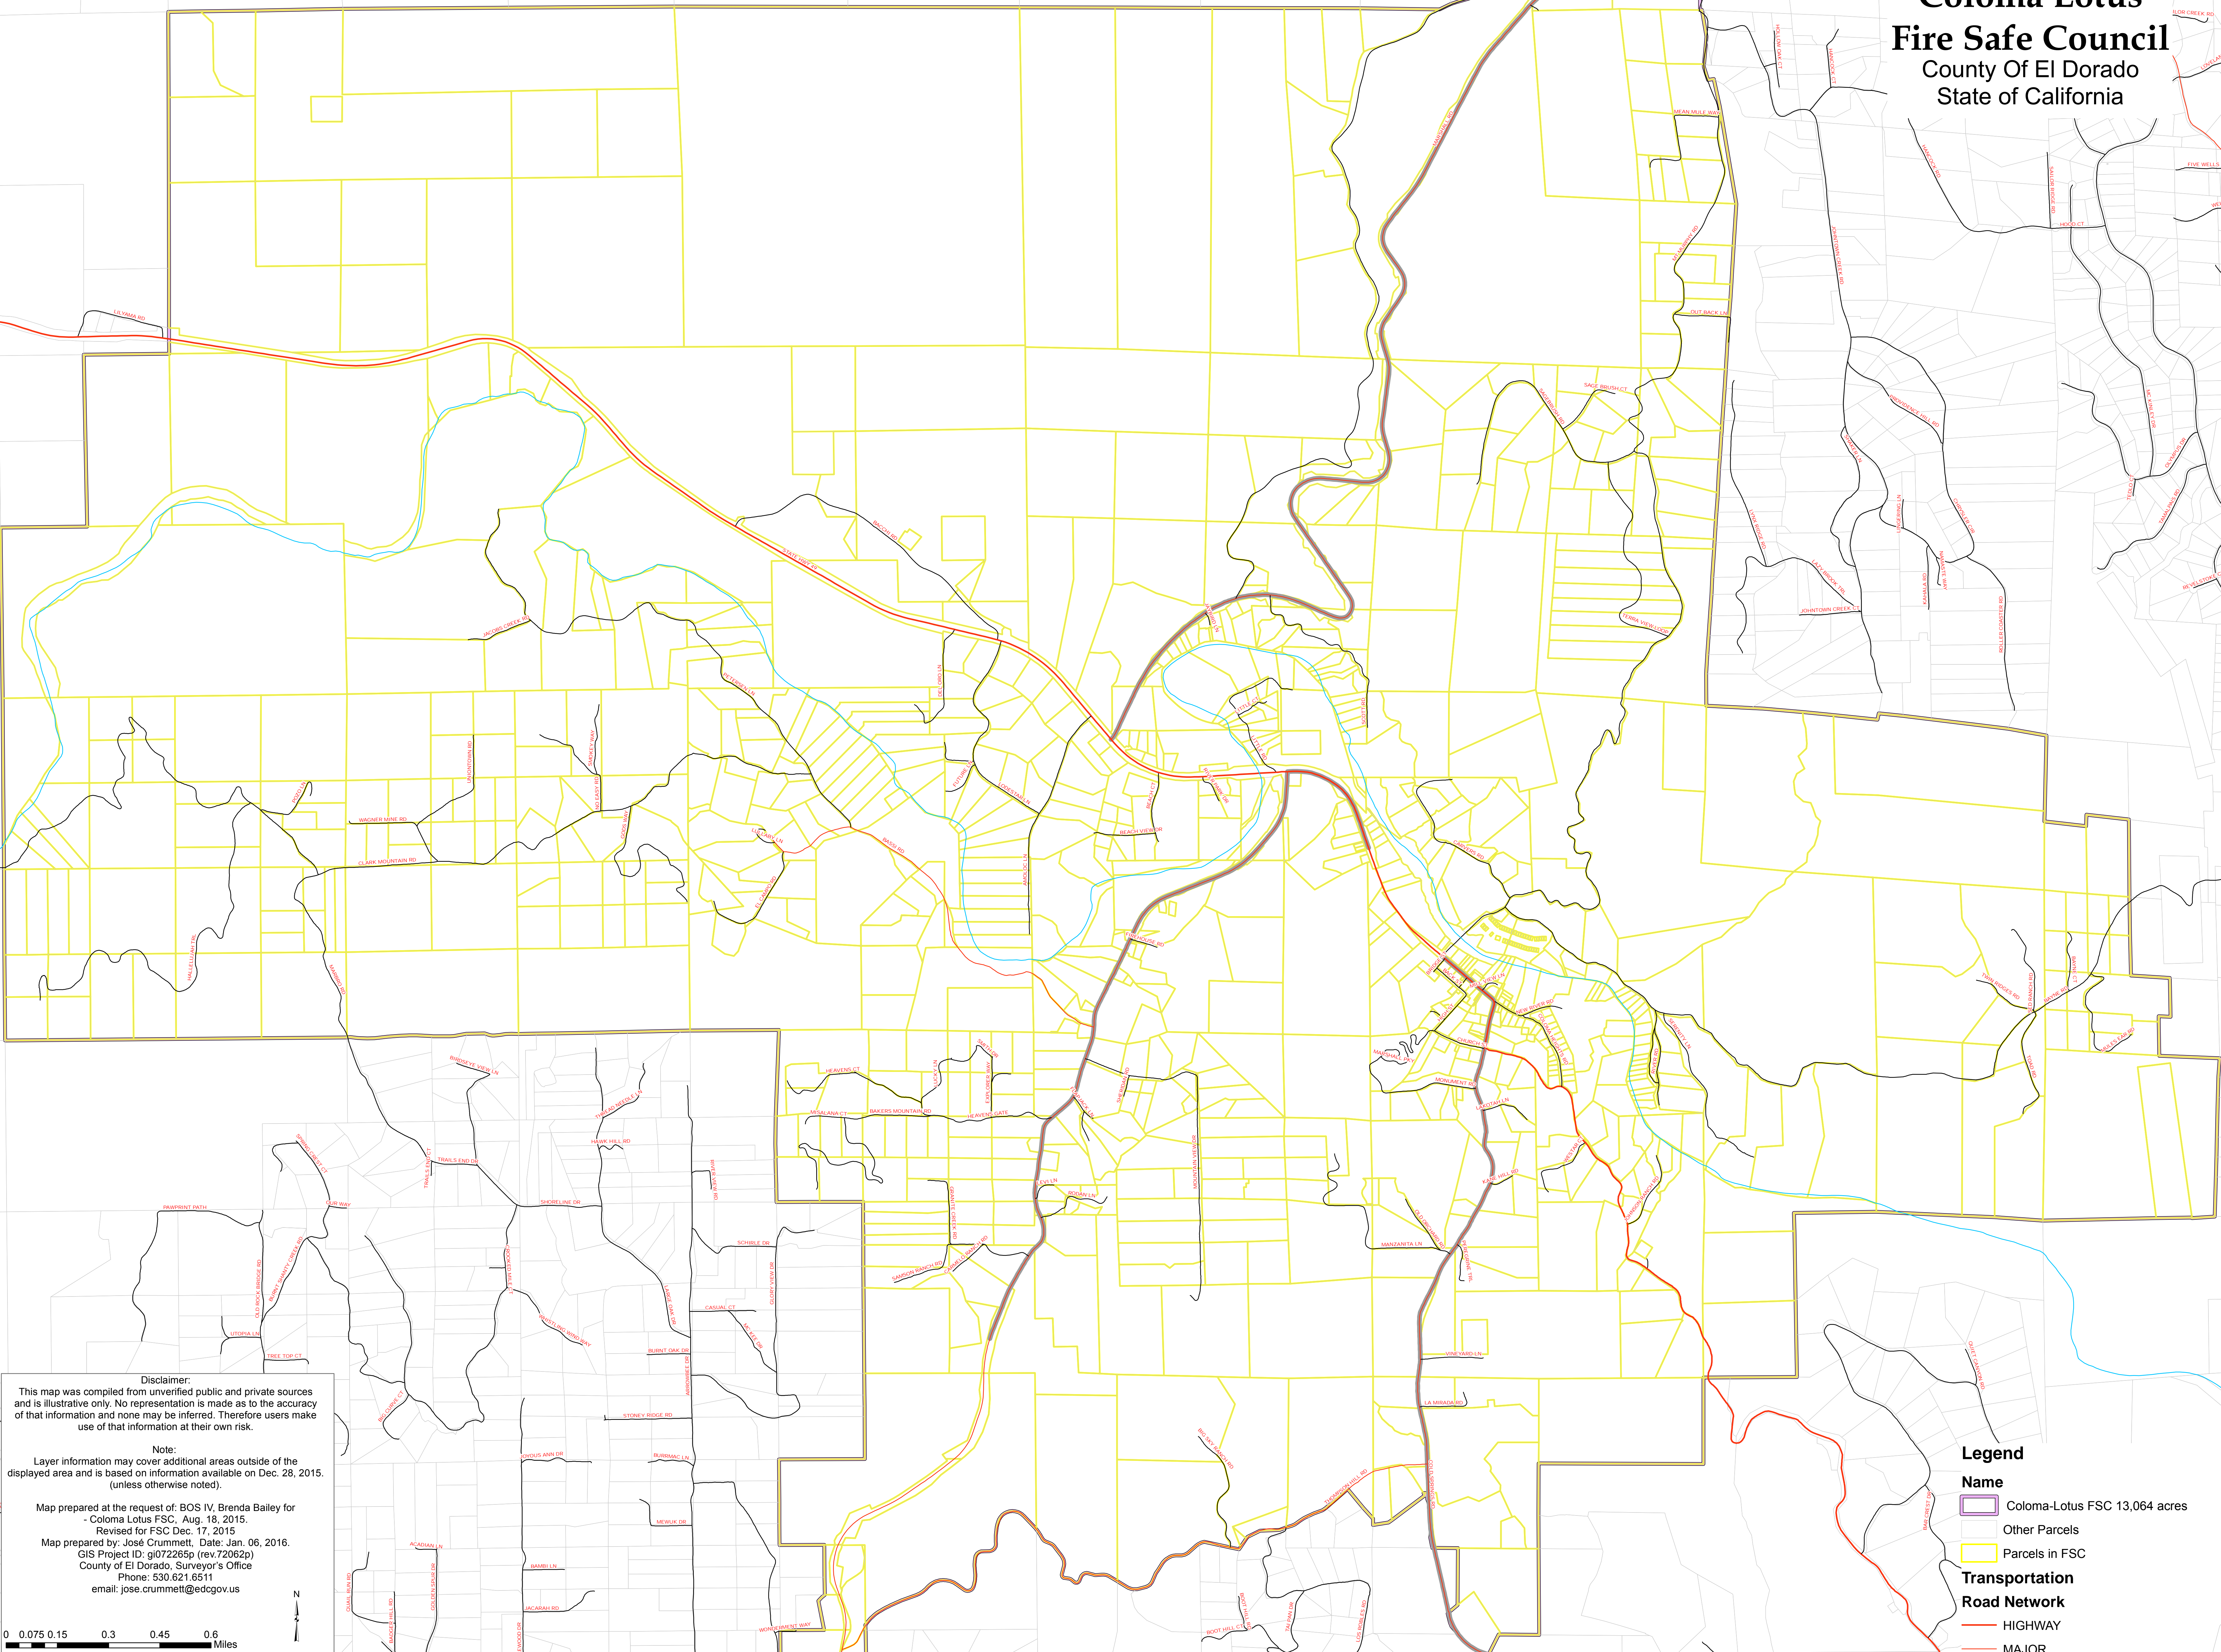

**Coloma Lotus  
Fire Safe Council**  
County Of El Dorado  
State of California

**Disclaimer:**  
This map was compiled from unverified public and private sources and is illustrative only. No representation is made as to the accuracy of that information and none may be inferred. Therefore users make use of that information at their own risk.

**Note:**  
Layer information may cover additional areas outside of the displayed area and is based on information available on Dec. 28, 2015. (unless otherwise noted).

Map prepared at the request of: BOS IV, Brenda Bailey for  
- Coloma Lotus FSC, Aug. 18, 2015.  
Revised for FSC Dec. 17, 2015.

Map prepared by: José Crummett, Date: Jan. 06, 2016.  
GIS Project ID: g072265p (rev 72062p)  
County of El Dorado, Surveyor's Office  
Phone: 530.621.6511  
email: jose.crummett@edcgov.us

- Legend**
- Name**
- Coloma-Lotus FSC 13,064 acres
  - Other Parcels
  - Parcels in FSC
- Transportation**
- Road Network**
- HIGHWAY
  - MAJOR
  - MINOR
  - Rivers