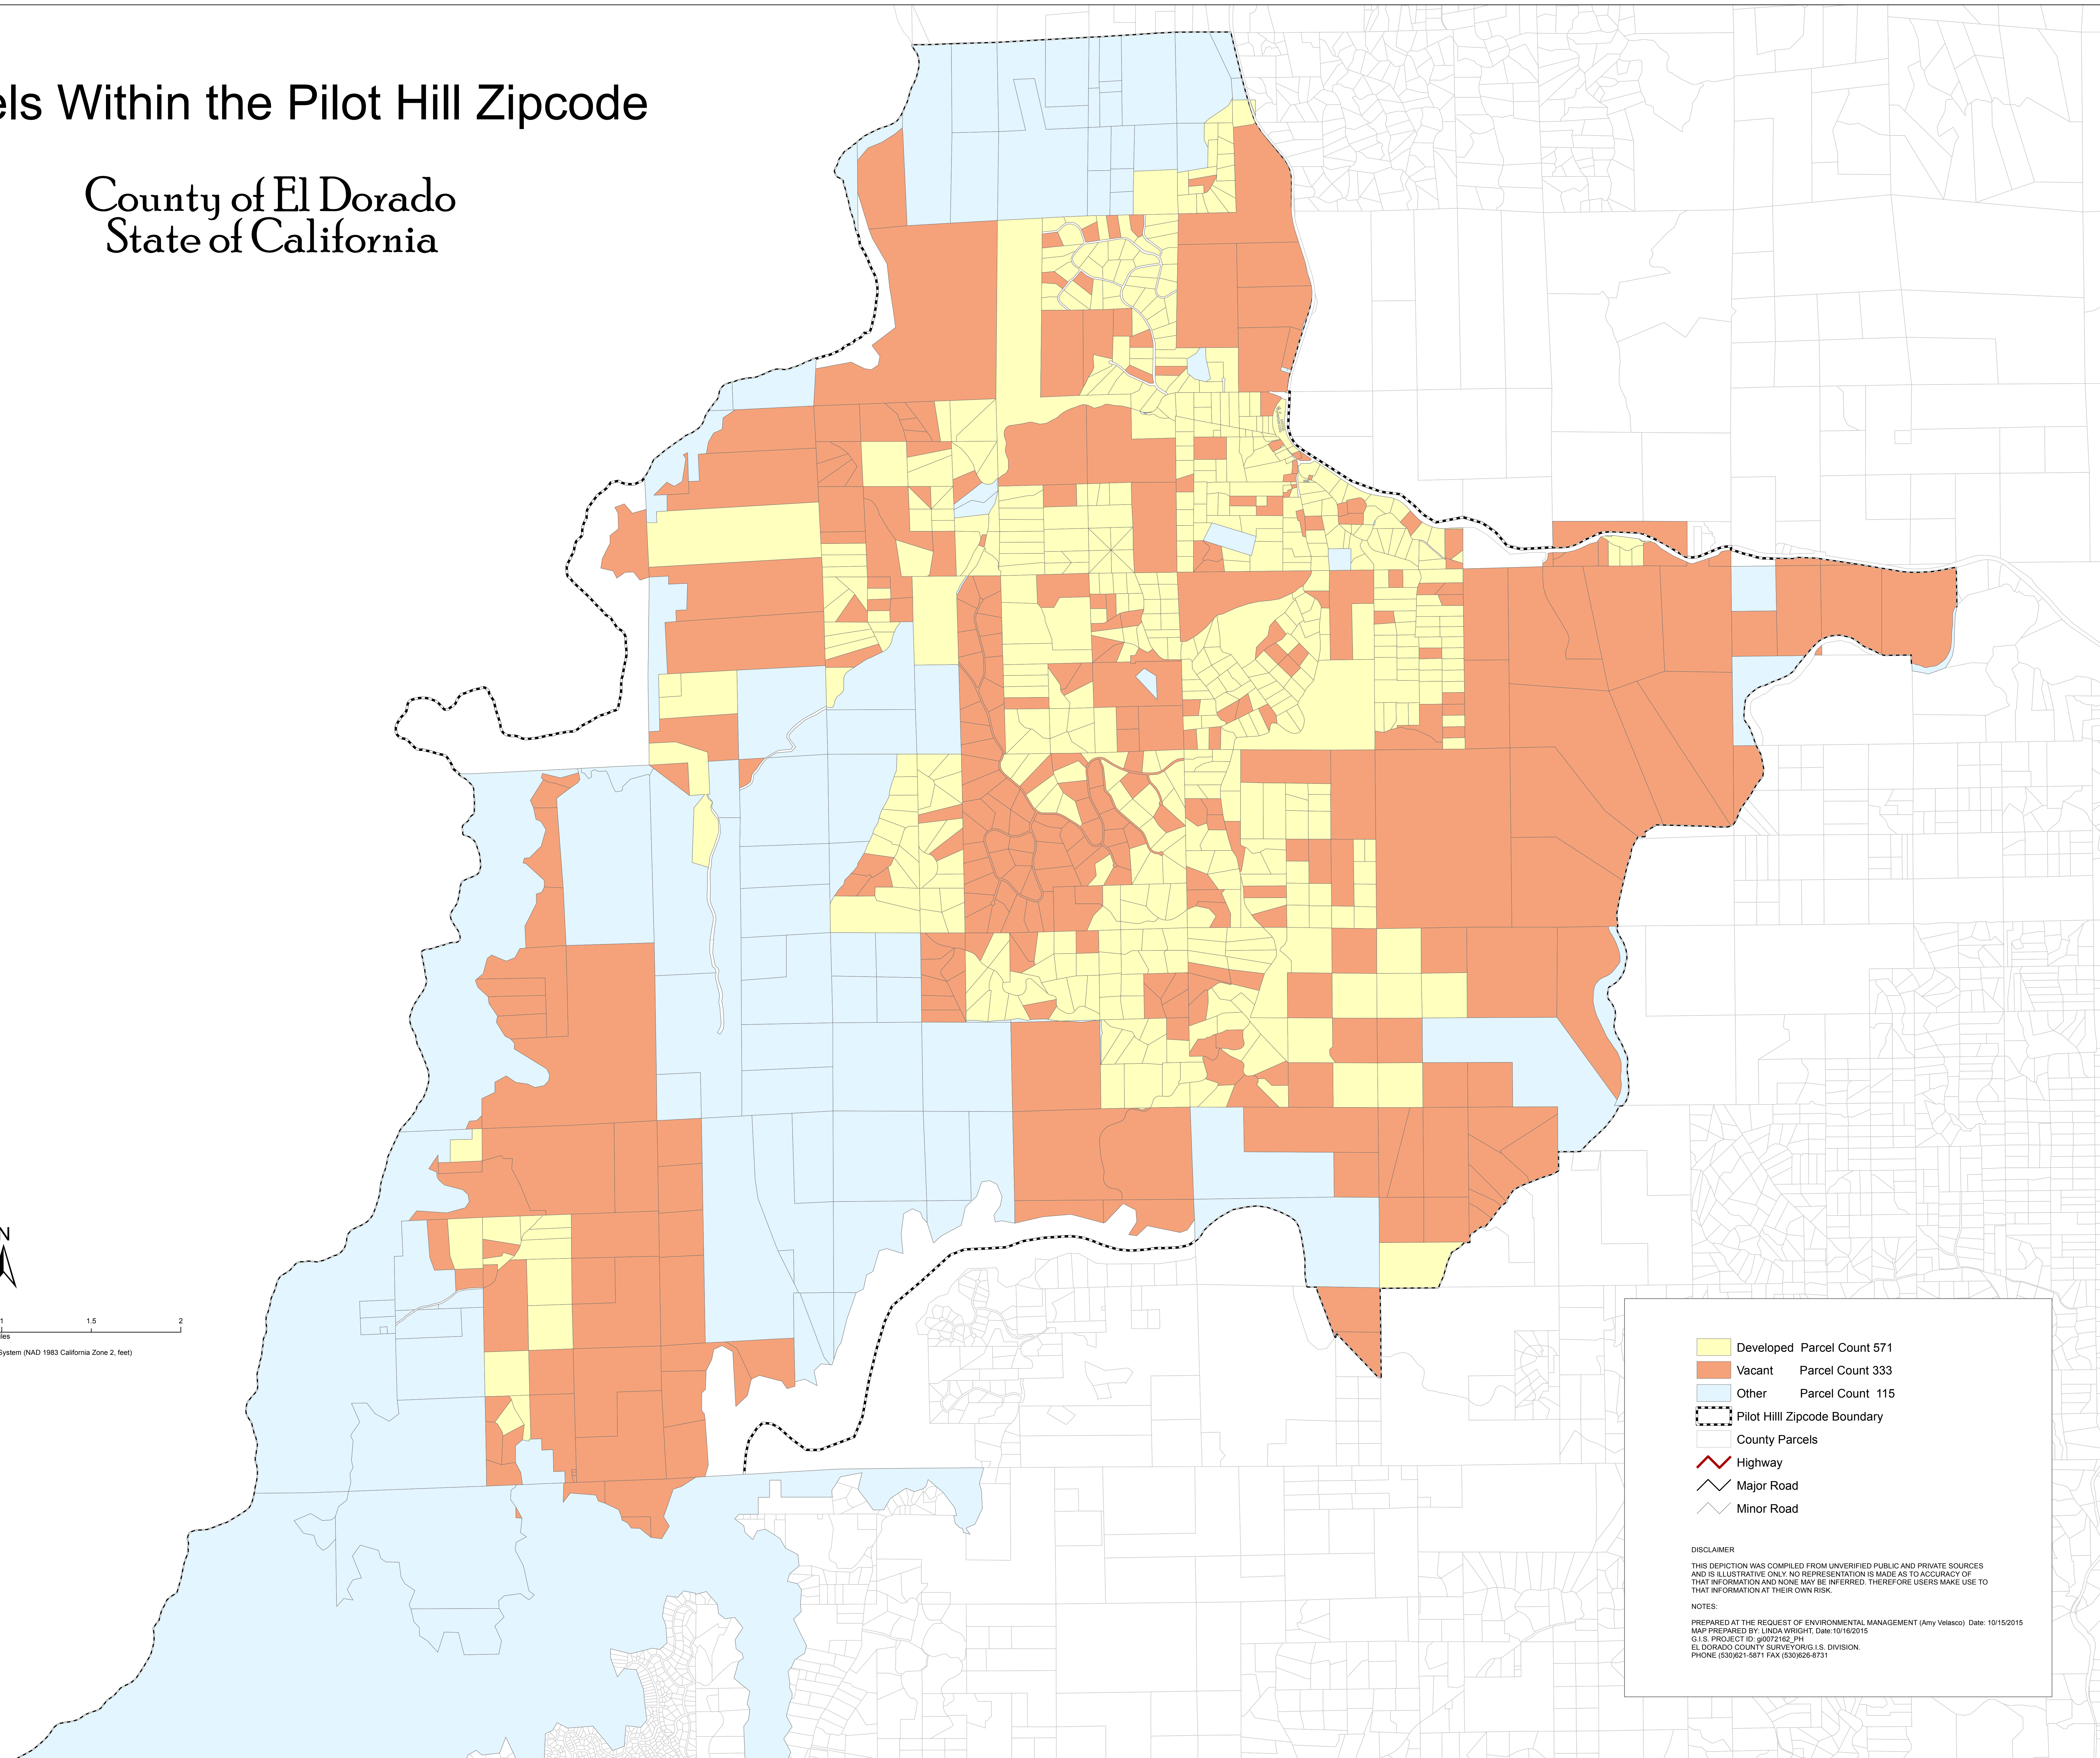

Parcels Within the Pilot Hill Zipcode

County of El Dorado
State of California

- Developed Parcel Count 571
- Vacant Parcel Count 333
- Other Parcel Count 115
- Pilot Hill Zipcode Boundary
- County Parcels
- Highway
- Major Road
- Minor Road