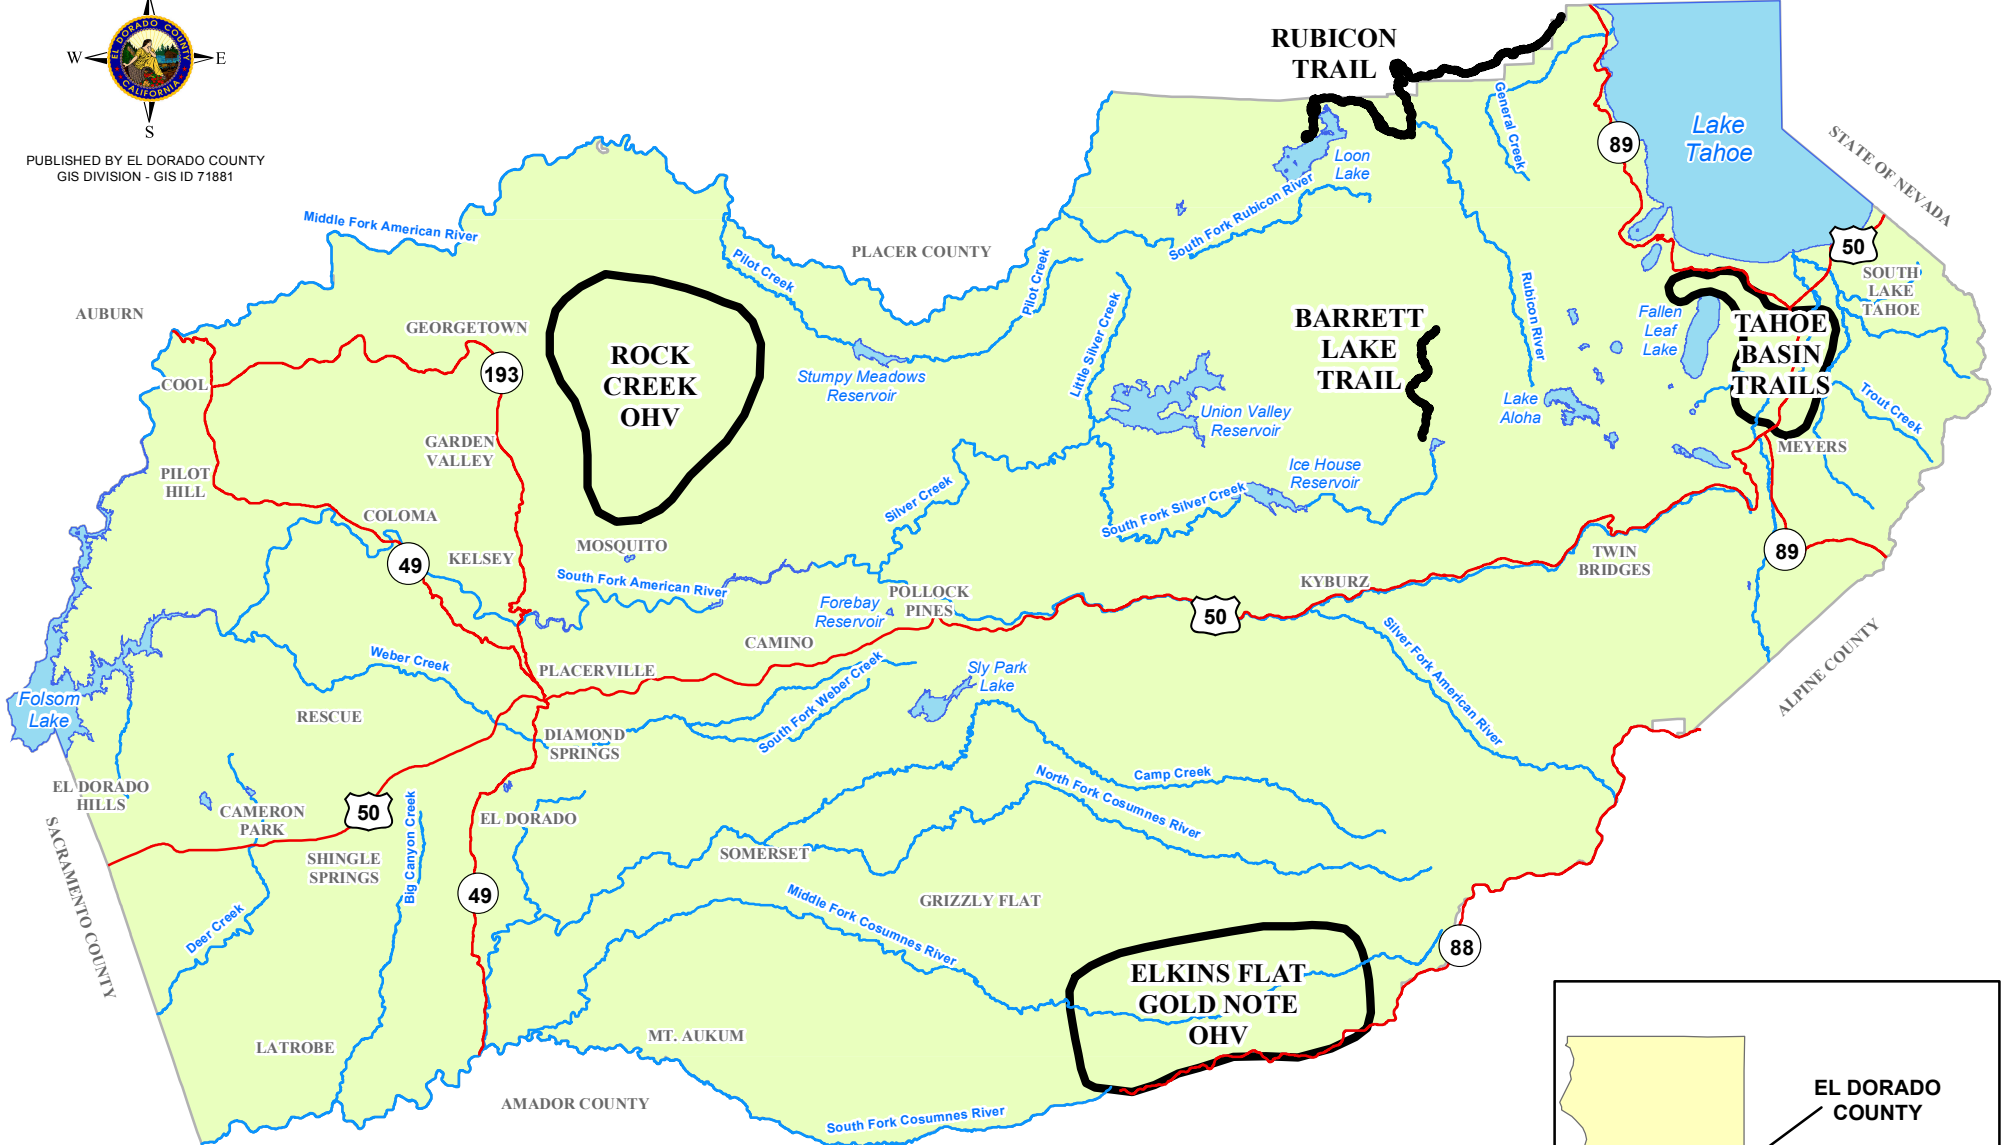

PUBLISHED BY EL DORADO COUNTY  
GIS DIVISION - GIS ID 71881

Legend

- County Boundary
- Highway
- Rivers & Creeks

0 1 2 4 6  
Miles

Map displayed in State Plane Coordinate System  
(NAD 1983 California Zone 2, feet)

# OHV PATROL AREAS County of El Dorado State of California